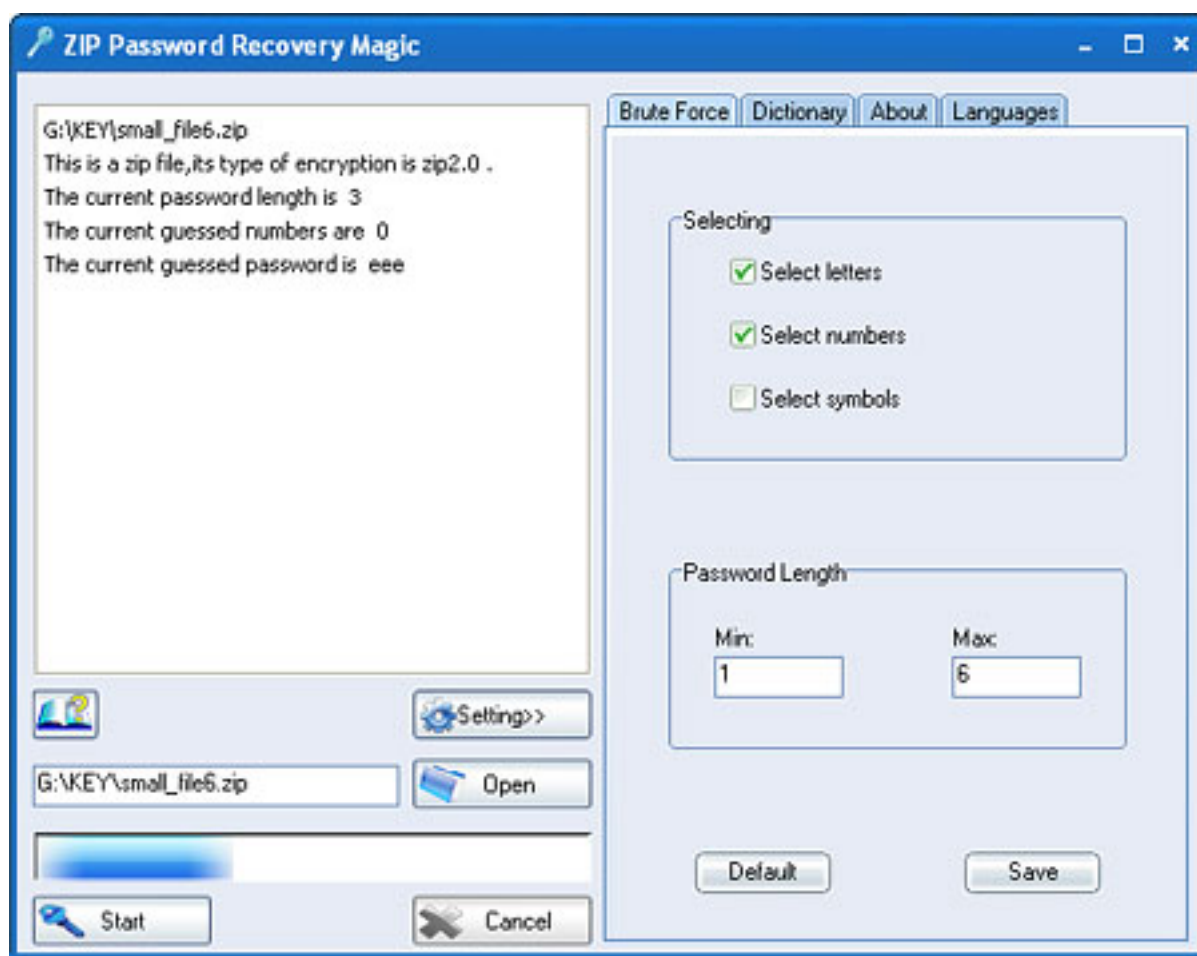

Introduction

ZIP Password Recovery Magic is an easy-to-use program that can help you to recover lost passwords for zip archives. ZIP Password Recovery Magic provides brute-force and dictionary recovery methods, you can pause and resume recovery job easily.

ZIP Password Recovery Magic has an easy to use interface. All you need to recover your password is just to add your file to the operation window.

System Requirement

1. Microsoft Windows 2000/XP/2003/vista (all of the last updates installed are recommended).
2. Intel or AMD or compatible processors at 1000 MHz minimum
3. RAM 128 megabytes (MB).