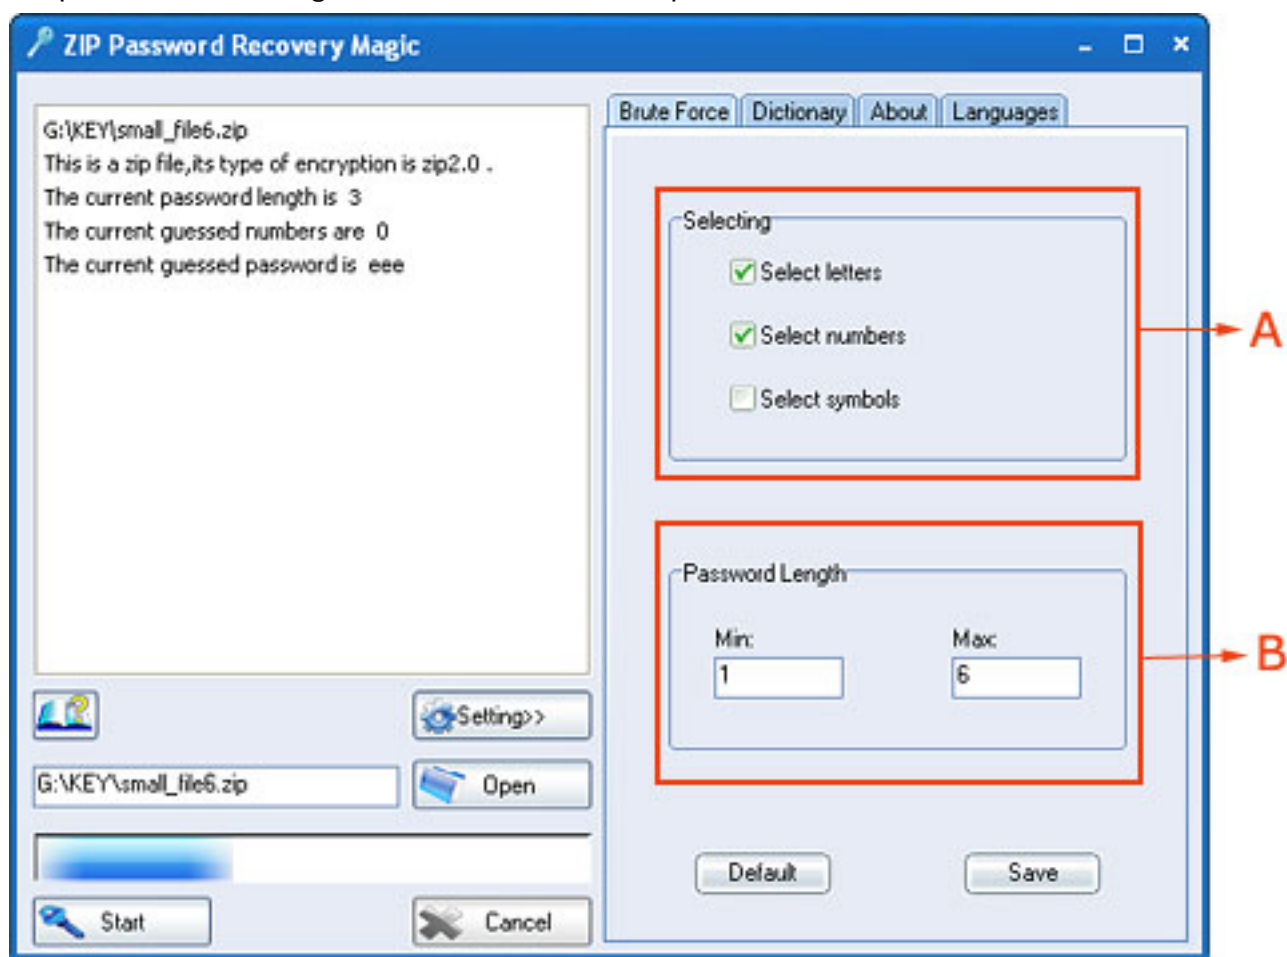

ZIP Password Recovery Magic

Quick Start

Quick Start

ZIP Password Recovery Magic is very easy to use. To recover a password, all you need to do is just to add your ZIP file to the operation window.

Follow the steps below to recover a password for ZIP file:

Step 1: Click "Open" button to open zip archive.

Step 2: Click "Setting" button to set desired parameters.

A - The set of characters available in the password. (letters only, numbers only, symbol only, letters and numbers...)