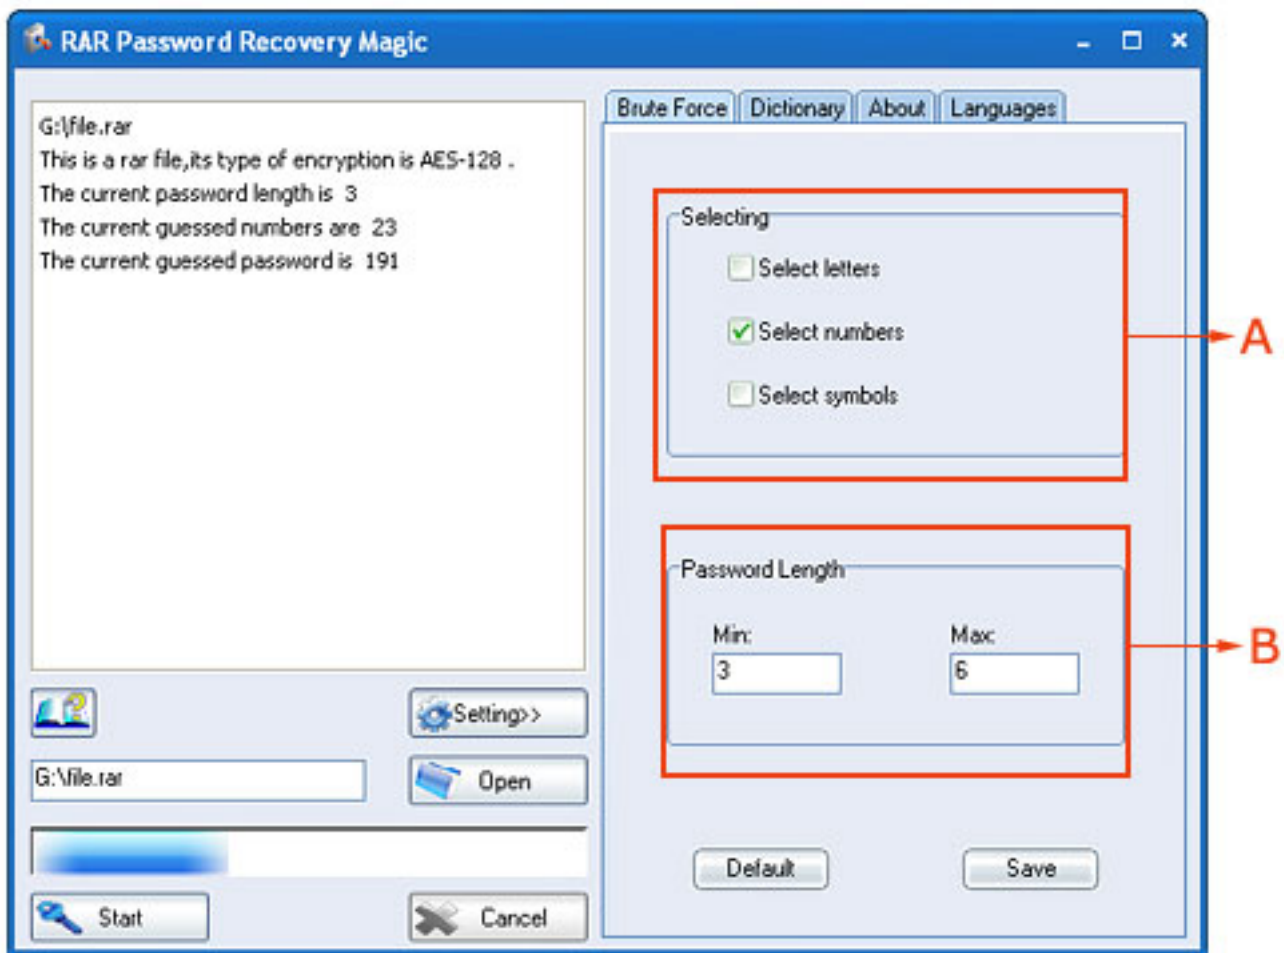

Quick Start

RAR Password Recovery Magic is very easy to use. To recover a password, all you need to do is just to add your file to the operation window.

Follow the steps below to recover a password for RAR file:

Step 1: Click "Open" button to open rar archive.

Step 2: Click "Setting" button to set desired parameters.

A - The set of characters available in the password. (letters only, numbers only, symbol only, letters and numbers...)

B - Select the password length (range) in "BruteForce" panel.

Step 3: Press the "Start" button to start recovery.

You can click "Cancel" button to interrupt the program at any time.