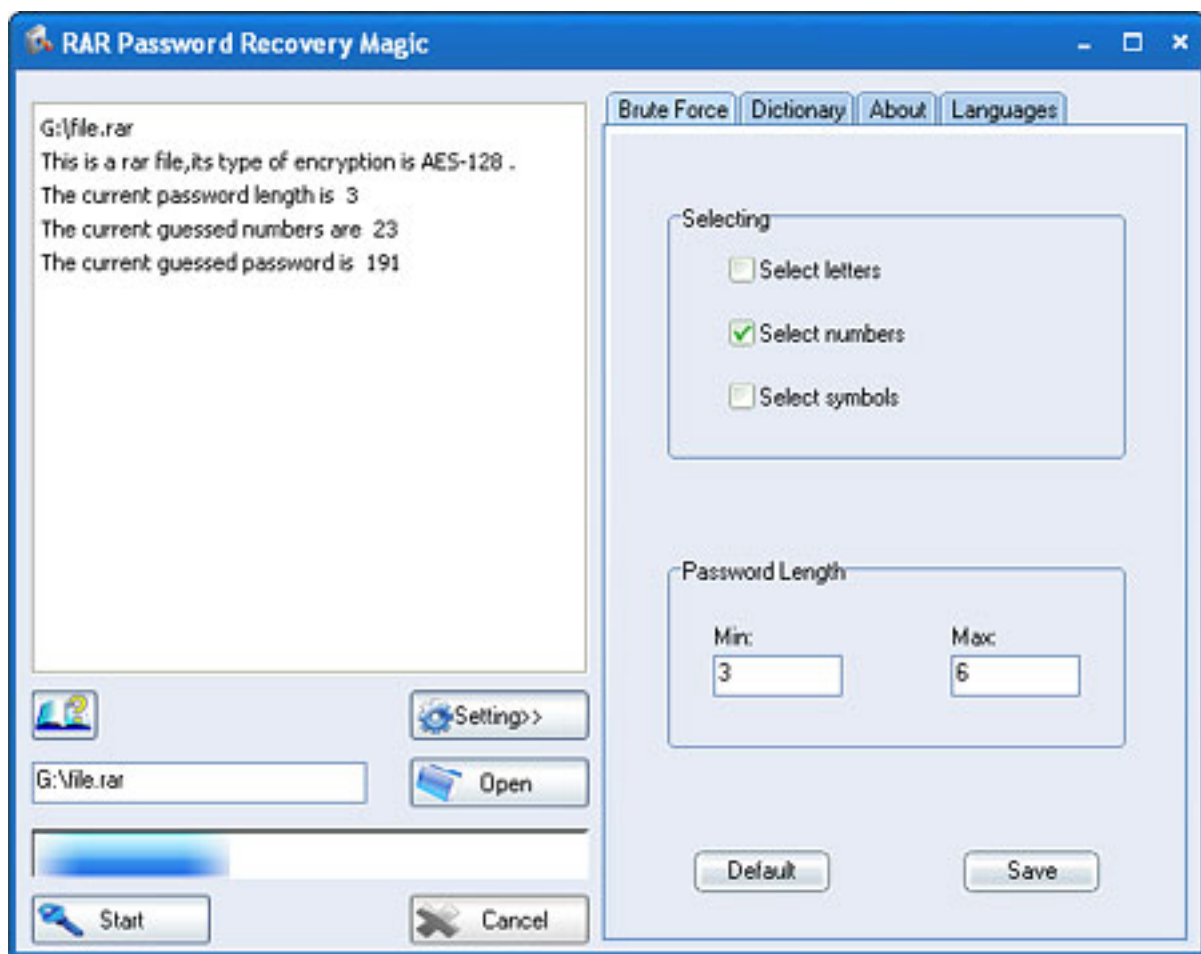

Introduction

RAR Password Recovery Magic is a powerful tool designed to recover lost or forgotten passwords for a RAR/WinRAR archives. RAR Password Recovery Magic supports the customizable brute-force and dictionary-based attacks.

RAR Password Recovery Magic has an easy to use interface. All you need to do to recover your password is just to add your file to the operation window.

Notice: Time needed for recovering a password with brute force depends on password length and doesn't guarantee a success.

System Requirement

1. Microsoft Windows 2000/XP/2003/vista (all of the last updates installed are recommended).
2. Intel or AMD or compatible processors at 1000 MHz minimum
3. RAM 128 megabytes (MB).