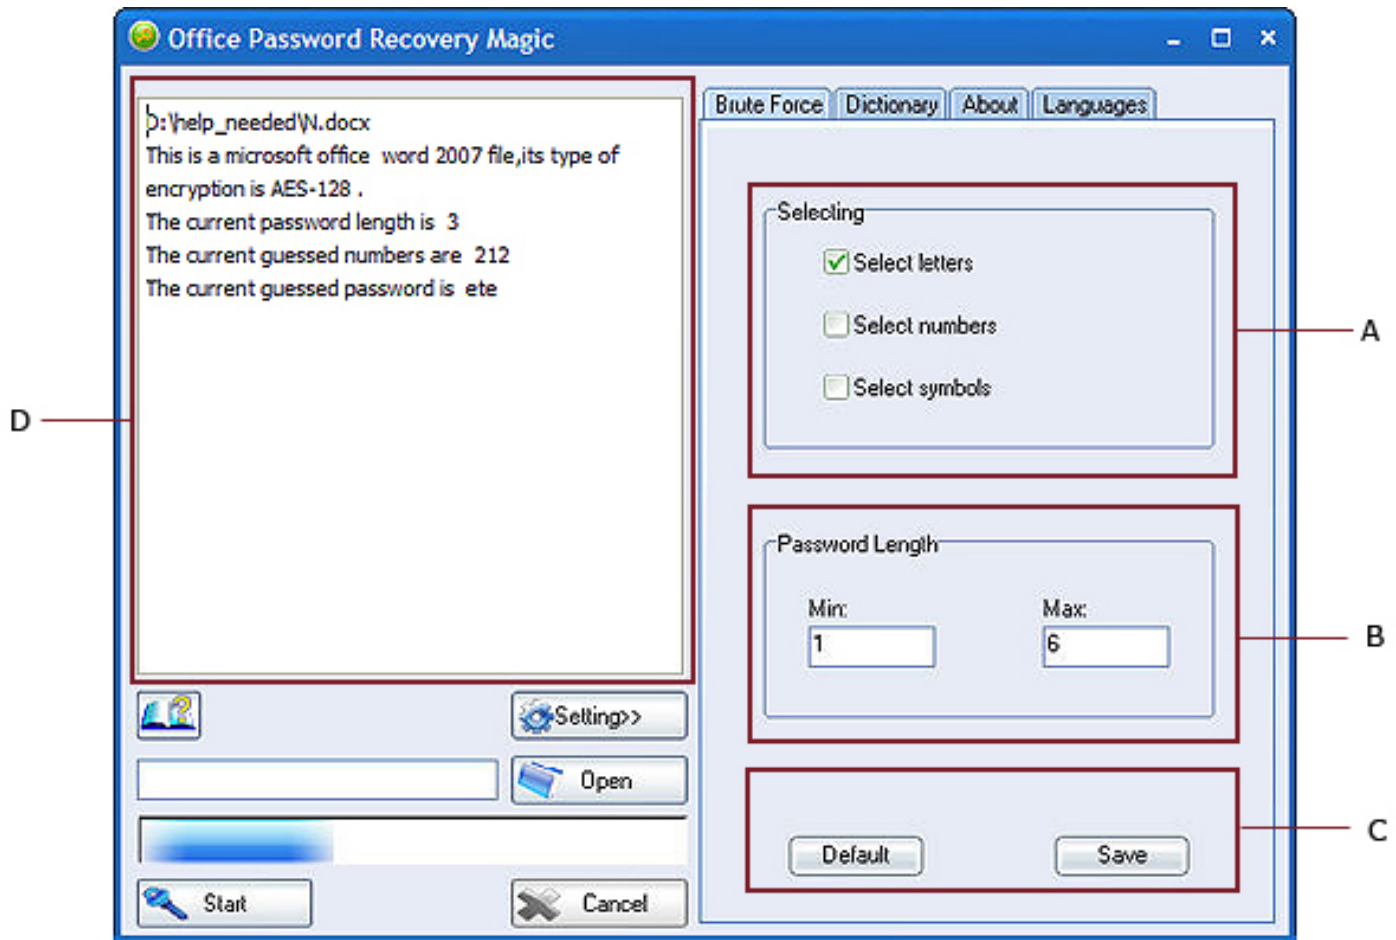

Office Password Recovery Magic

Brute Force

"Brute Force" is an intelligent recovery function• You can set the parameters to speedup the recovery process.

A. Tick the buttons to select password's shape. If you think it was composed by letters, you would tick the front button. When you don't have any information, just tick them all. (This is not suggested doing, because the more shape you select, the longer time you need waiting.)

B. Set the range of the password's length to exact the password more quickly.

C. After finishing the settings, click "Save" to perform the parameters as you set. Or just click "Default" to perform as it does.

D. After clicking start button, all related file information will show in this blank window.

Dictionary