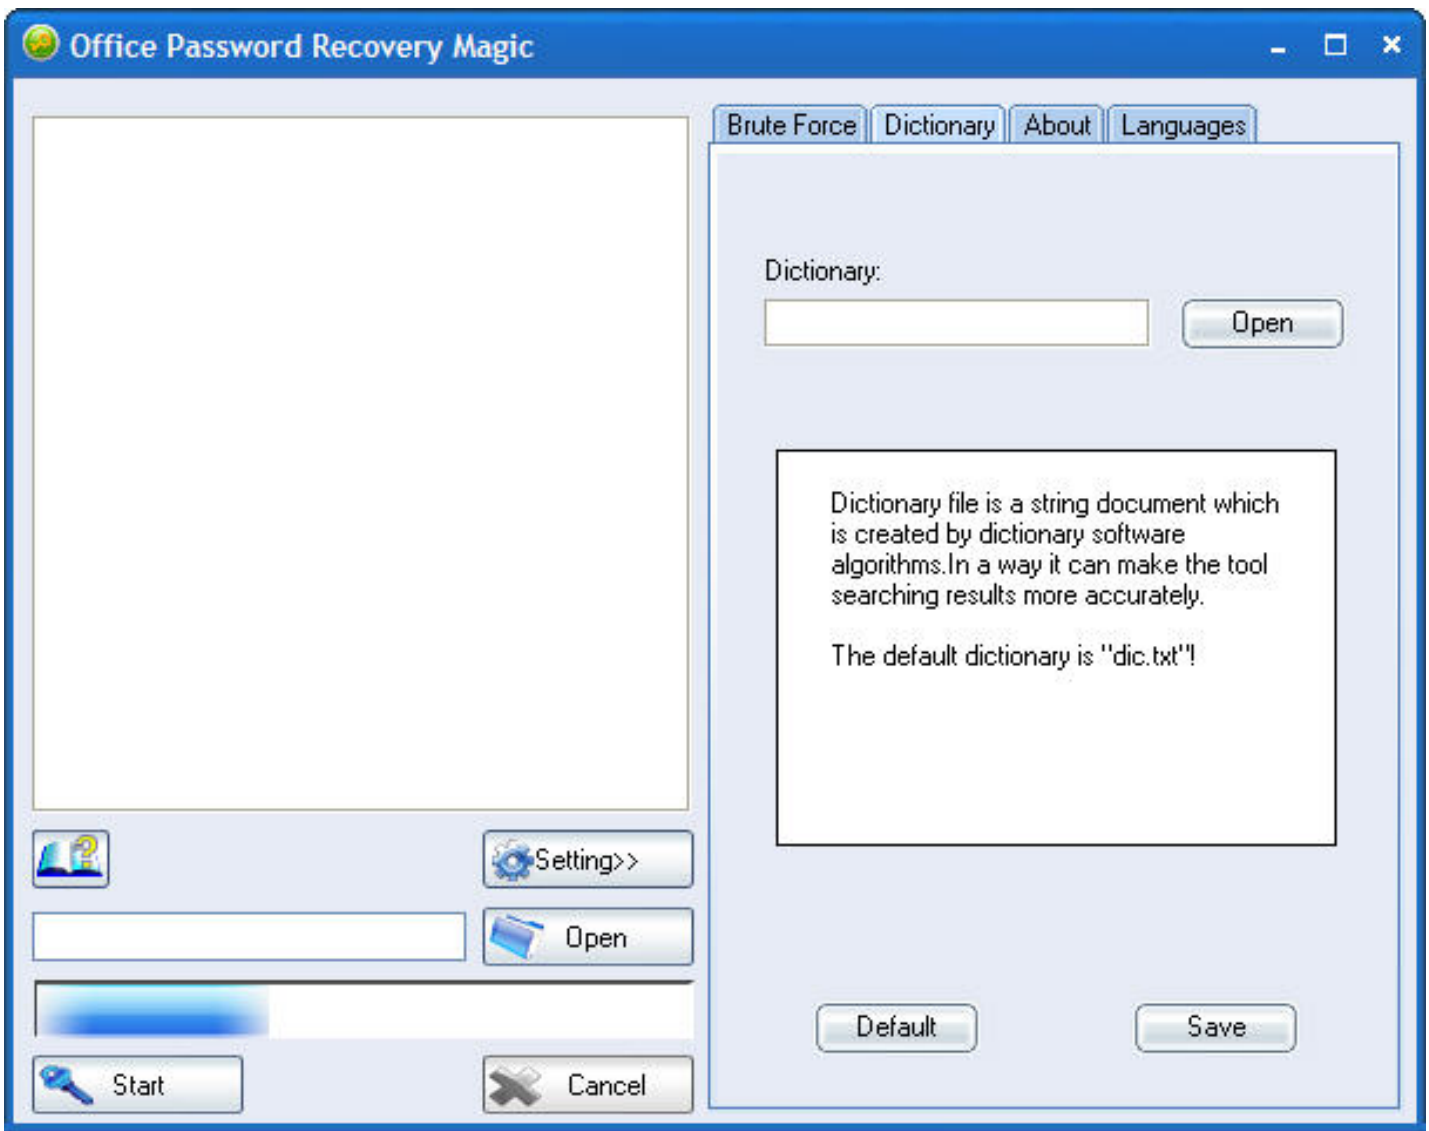

: Start a locked file, the file will be played in blank Window.

: Start recovering the password.

: Stop recovering the password.

: Set parameters to speed up password recovery.

Setting password range:

Open dictionary files to set password range: