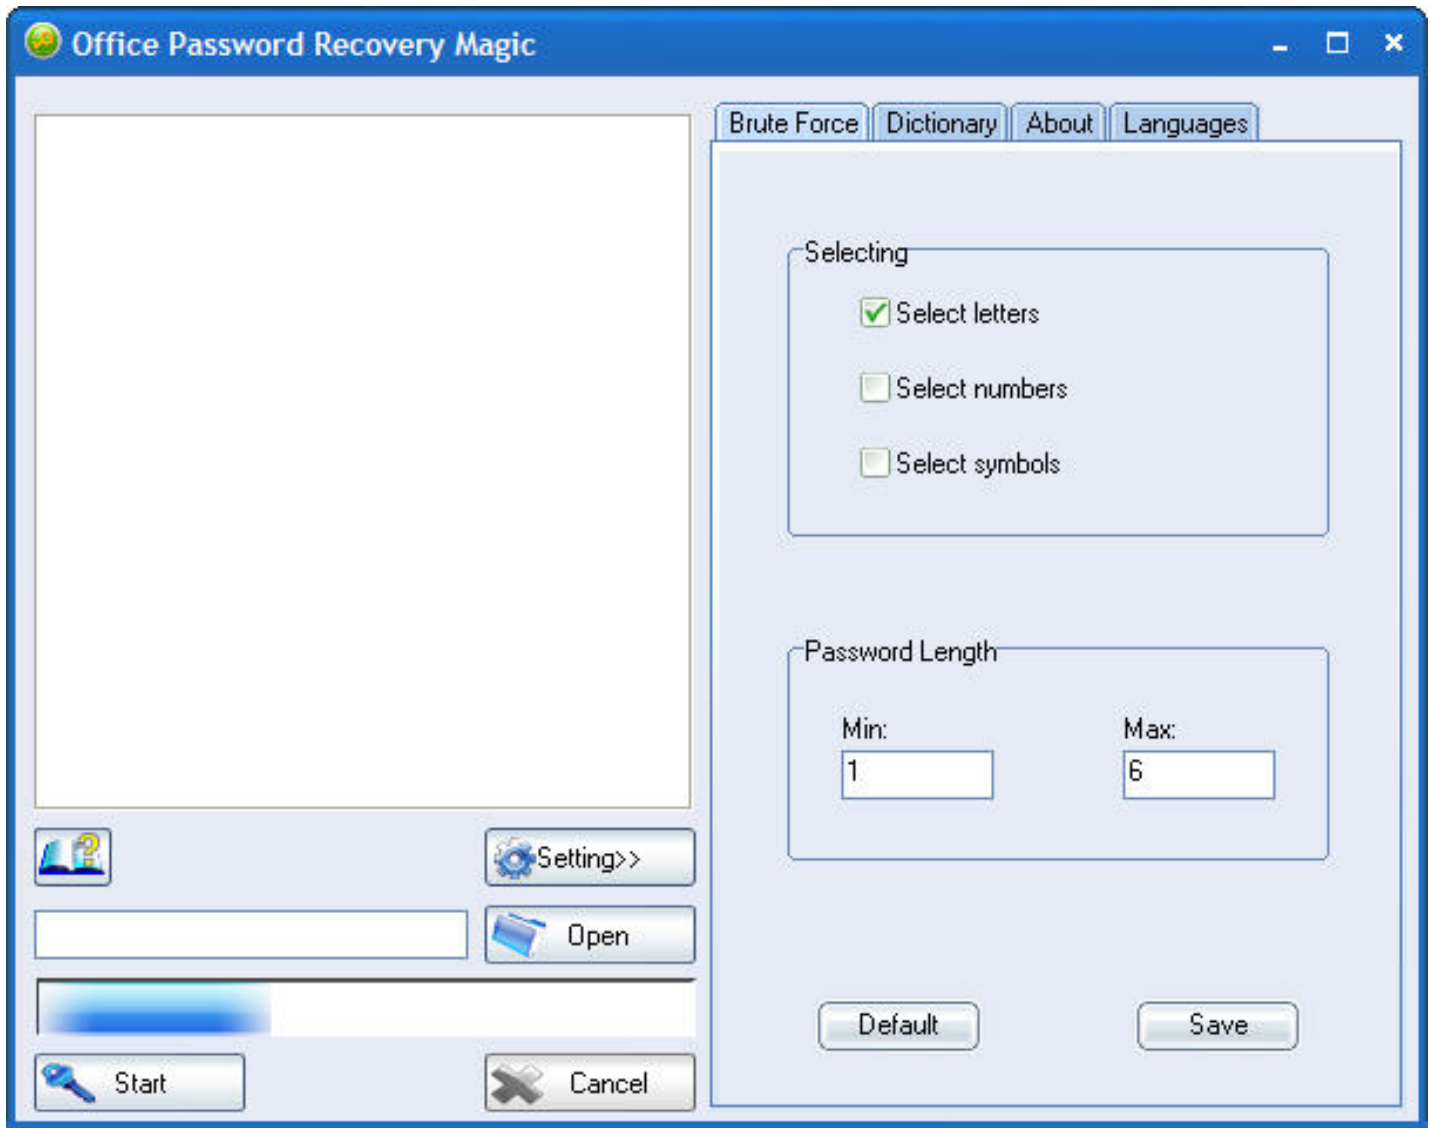

Office Password Recovery Magic

How to use Office Password Recovery Magic

Office Password Recovery Magic is totally an easy-to-use application. The concise interface is easy for users to understand. No complicated buttons confuse users. Users can just follow the steps below to recover password easily.

1. Start the program, Office Password Recovery Magic
2. Click "Open" button to load the locked file.
3. Click "Setting" button to set desired parameters.

"Brute Force" - Input the aware information about password, such as the length and shape.
"Dictionary" - Load a text to focus the range of password in these letters.

4. Click "Start" button to begin recovering password.