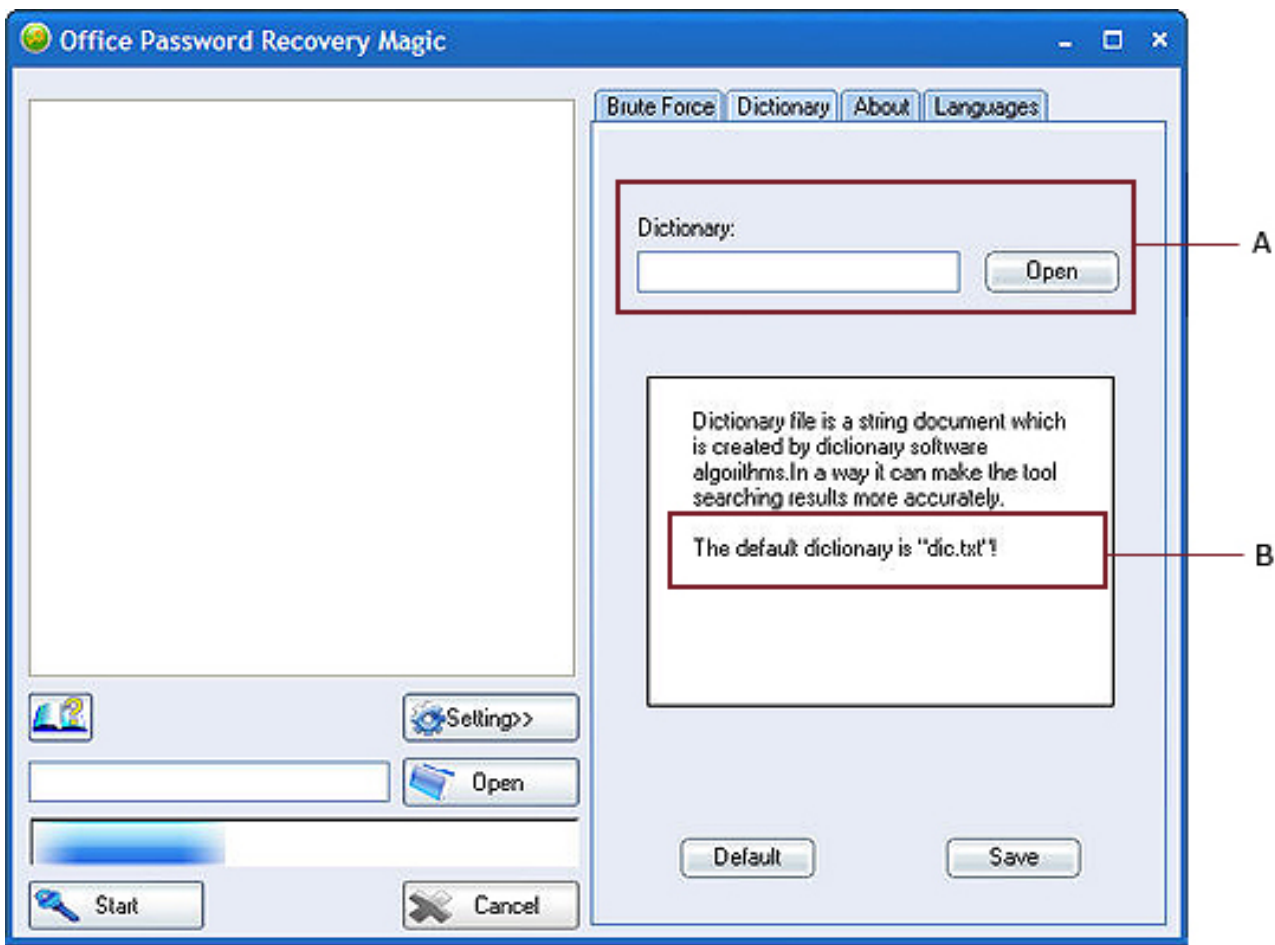

A. Add dictionary files to recover password.

B. The files information will be showed here. After adding the files, the path will also be showed here. (The default dictionary files' format is "*.txt").

After finishing setting, Office Password Recovery Magic will find password from the loaded file.

www.password-recovery-magic.com