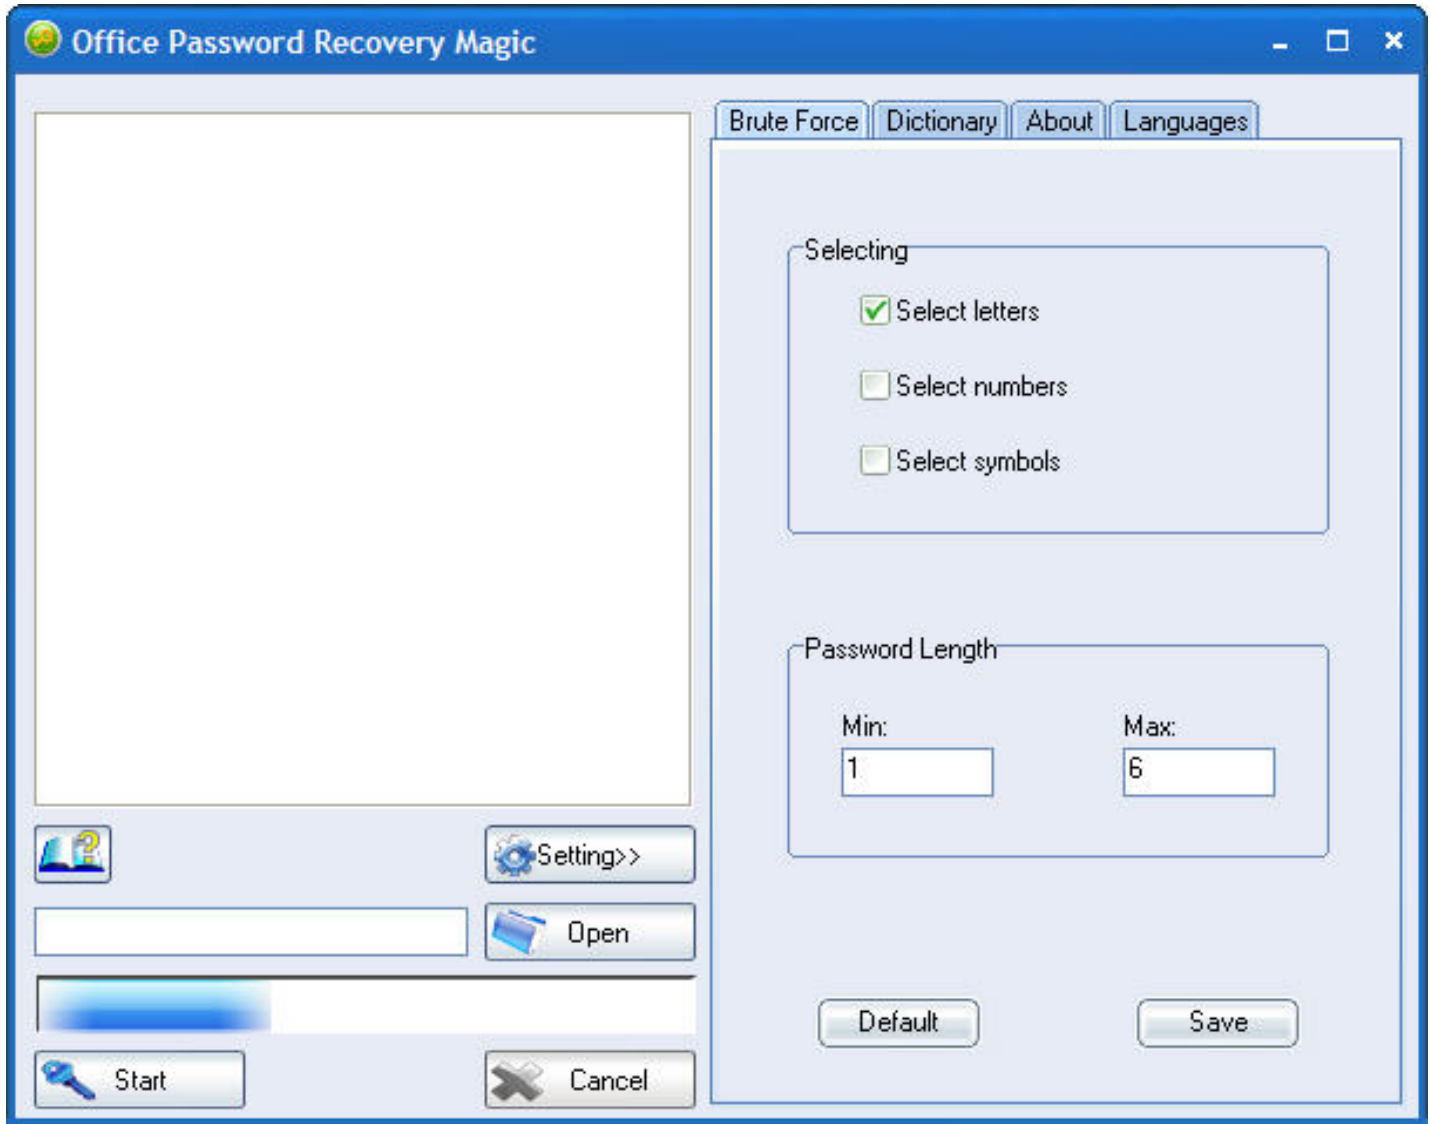

: Start a locked file, the file will be played in blank Window.

: Start recovering the password.

: Stop recovering the password.

: Set parameters to speed up password recovery.

Setting password range:

Open dictionary files to set password range: